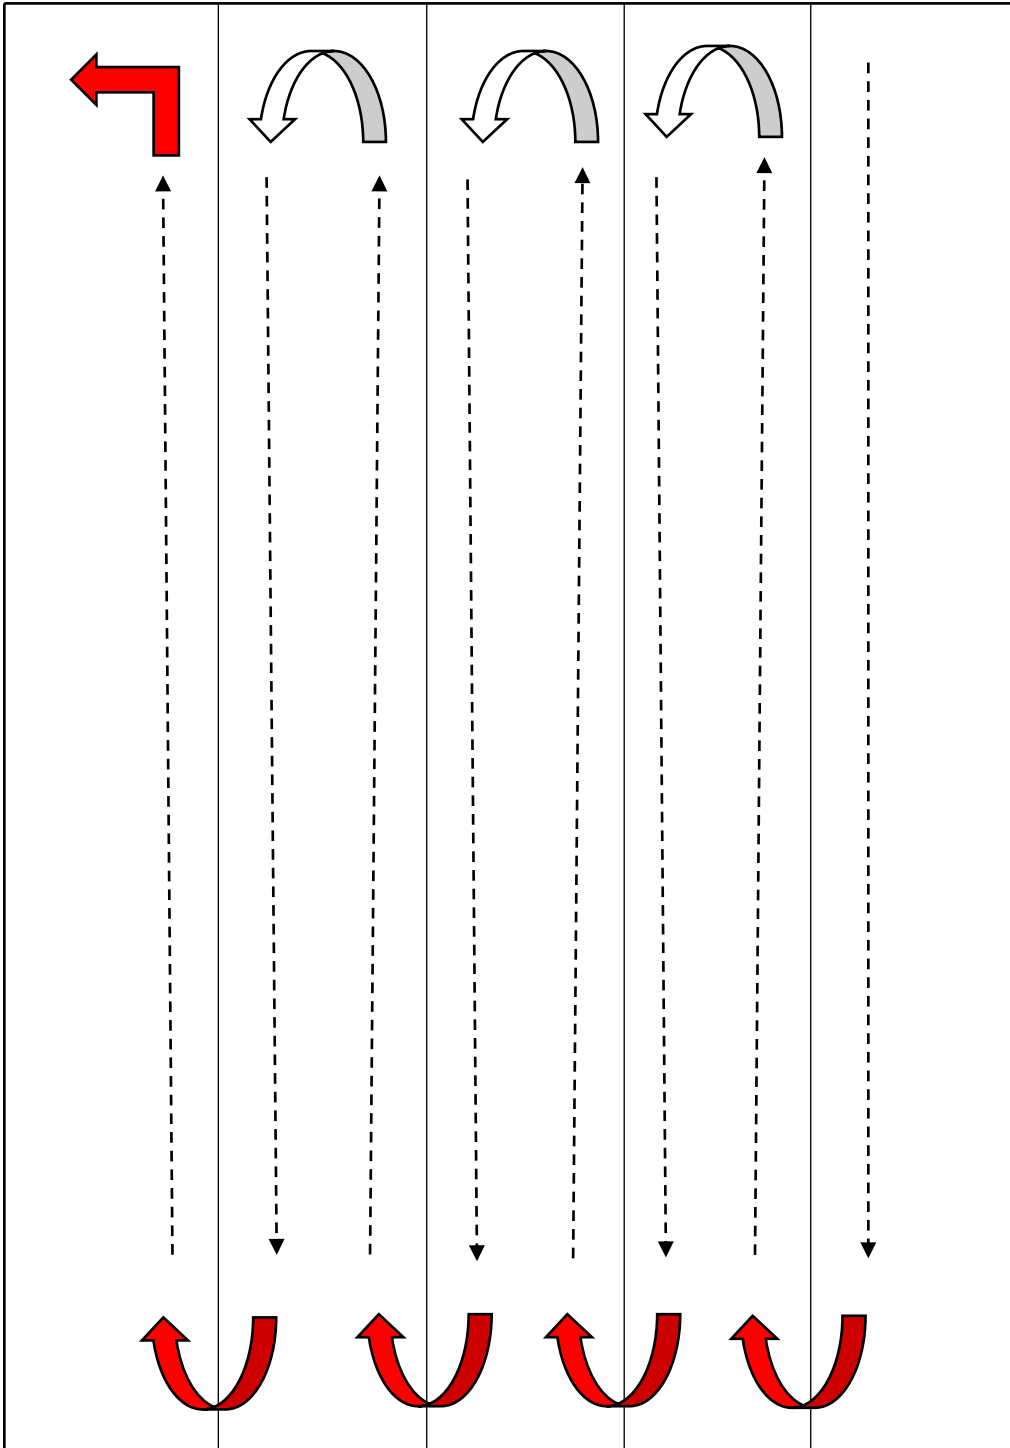

Swim Diagram

7-8yr START (50 yd) 9-10yr START (100 yd) 11-12yr START (150 yd) 13-14yr START (200 yd)

Exit to Transition

Swimmers duck under lane lines on this end of pool only